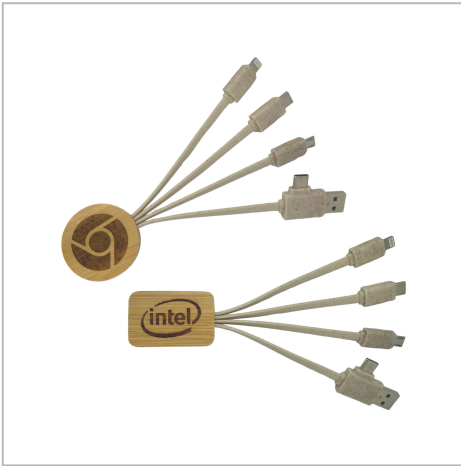

Bamboo Multi Cable

THE BAMBOO MULTI CABLE IS SUPPLIED WITH A LIGHTNING, MICRO USB, TYPE C & USB FITMENT. THE CHARGING CABLE HAS A CIRCULAR OR RECTANGULAR SHAPE HEAD. THE CHARGING CABLES ARE MADE FROM WHEAT STRAW. SUPPLIED IN JUST 5 WORKING DAYS.

SHAPE	Circular / Rectangular
FITTING	Dual USB-C & USB-A input & USB-C, Lightning, Micro-USB output
BRANDING METHOD	Laser engraved one side
MATERIAL	FSC Bamboo
PRINT AREA	37mm x 18mm - Rectangle / 30mm diameter - round
UNIT WEIGHT	0.04kg
MOQ	10
PACKING	Biodegradable Bags
CARTON QUANTITY	200pcs
CARTON WEIGHT	8kg
CARTON DIMENSIONS	45x29x30cm
ARTWORK	Required in any vectorised file format
PRODUCTION PROOF	Visuals supplied within 24 hours
PRE PRODUCTION SAMPLE	Approx 3 days from artwork approval
BULK TURNAROUND	Approx 12 days from artwork approval
COMMODITY CODE	8544421900
COUNTRY OF MANUFACTURE	China