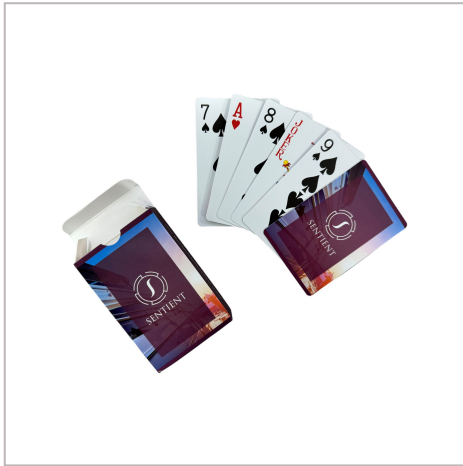

## Playing Cards

PACKS OF PLAYING CARDS SUPPLIED IN A BRANDED BOX. BOTH THE BOX AND BOTH SIDES OF THE PLAYING CARDS CAN BE BESPOKE BRANDED FULL COLOUR. VARNISH COATED SUPPLIED IN A PAPER COATED BOX

<b>PACKING</b>	Paper Box
<b>BRANDING METHOD</b>	Full Colour
<b>MATERIAL</b>	300 gsm paper
<b>SIZE</b>	87mm x 55mm - Card
<b>PRINT AREA</b>	All over - Both sides of Card & Box
<b>UNIT WEIGHT</b>	0.105kg
<b>MOQ</b>	500
<b>CARTON QUANTITY</b>	100pcs
<b>CARTON WEIGHT</b>	11kg
<b>CARTON DIMENSIONS</b>	35x21x20cm
<b>ARTWORK</b>	Required in any vectorised file format
<b>PRODUCTION PROOF</b>	Visuals supplied within 24 hours
<b>PRE PRODUCTION SAMPLE</b>	Approx 2 weeks from artwork approval
<b>BULK TURNAROUND</b>	Approx 3-4 weeks from artwork approval
<b>COMMODITY CODE</b>	95044000.00
<b>COUNTRY OF MANUFACTURE</b>	China