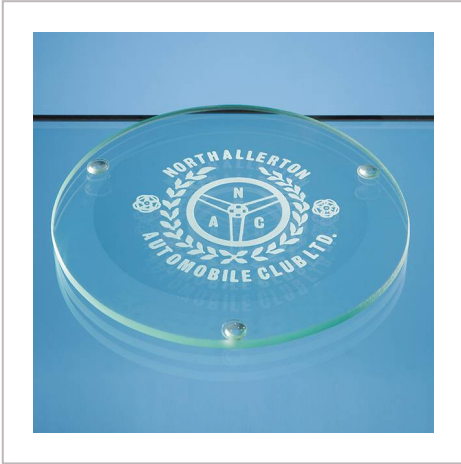

## Jade Glass Round Coaster

10CM JADE GLASS ROUND COASTER

<b>METHOD</b>	Engraved
<b>PRINT AREA</b>	65mm Dia
<b>MATERIAL</b>	Glass
<b>COLOURS</b>	Jade
<b>SIZE</b>	H5, D100
<b>AWARD PACKAGING</b>	White Skillet Boxes
<b>WEIGHT</b>	1.3KG
<b>MOQ</b>	1
<b>CARTON QUANTITY</b>	15
<b>CARTON WEIGHT</b>	20KG
<b>CARTON DIMENSIONS</b>	61cm x 46cm x 46cm